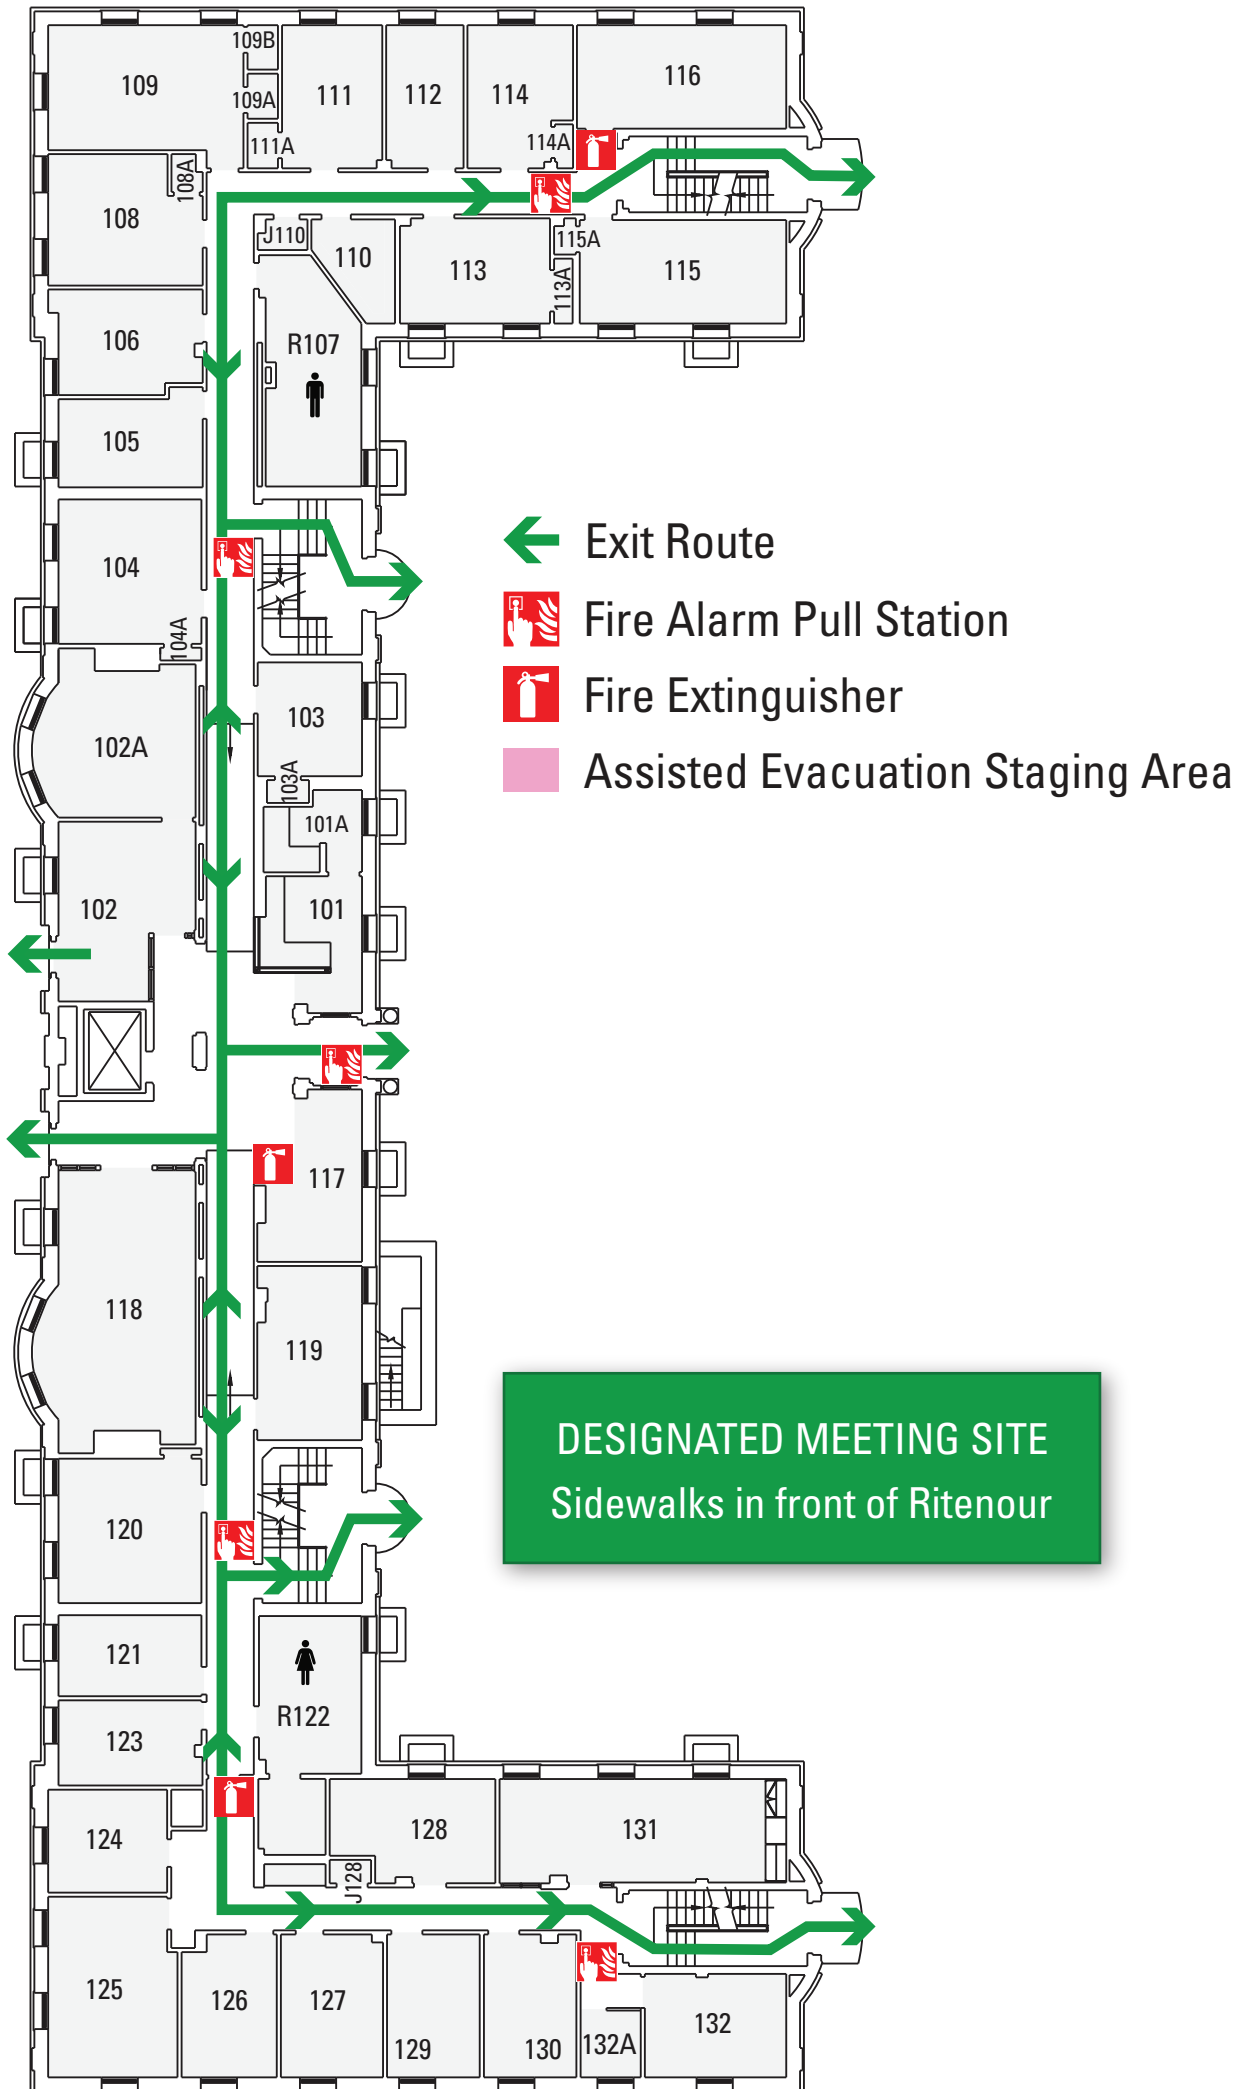

EVACUATION ROUTE

EVACUATION ROUTE

EVACUATION ROUTE

-  Exit Route
-  Fire Alarm Pull Station
-  Fire Extinguisher
-  Assisted Evacuation Staging Area

DESIGNATED MEETING SITE
Sidewalks in front of Ritenour

EVACUATION ROUTE

- ← Exit Route
- 🚒 Fire Alarm Pull Station
- 🧯 Fire Extinguisher
- 🟡 Assisted Evacuation Staging Area

DESIGNATED MEETING SITE
Sidewalks in front of Ritenour

EVACUATION ROUTE

- ← Exit Route
-  Fire Alarm Pull Station
-  Fire Extinguisher
-  Assisted Evacuation Staging Area

DESIGNATED MEETING SITE
Sidewalks in front of Ritenour