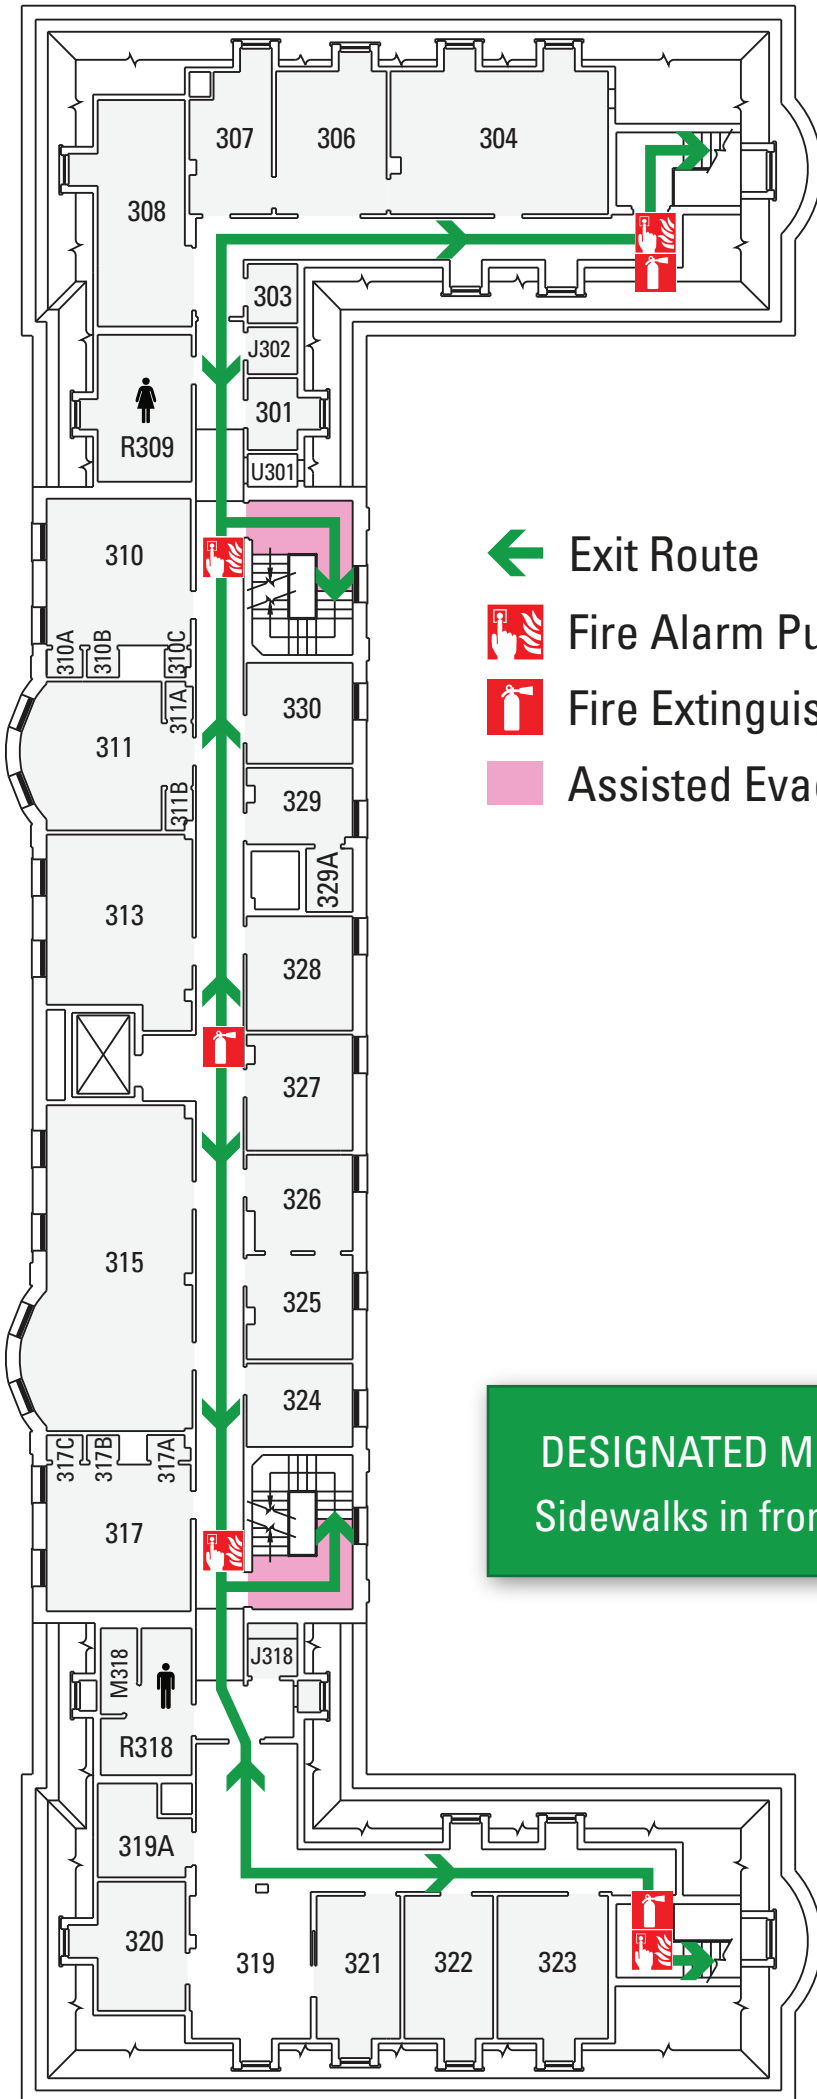

EVACUATION ROUTE

EVACUATION ROUTE

EVACUATION ROUTE

-  Exit Route
-  Fire Alarm Pull Station
-  Fire Extinguisher
-  Assisted Evacuation Staging Area

DESIGNATED MEETING SITE
Sidewalks in front of Ritenour

EVACUATION ROUTE

- ← Exit Route
- 🚒 Fire Alarm Pull Station
- 🧯 Fire Extinguisher
- 🟡 Assisted Evacuation Staging Area

DESIGNATED MEETING SITE
Sidewalks in front of Ritenour

EVACUATION ROUTE

- ← Exit Route
-  Fire Alarm Pull Station
-  Fire Extinguisher
-  Assisted Evacuation Staging Area

DESIGNATED MEETING SITE
Sidewalks in front of Ritenour