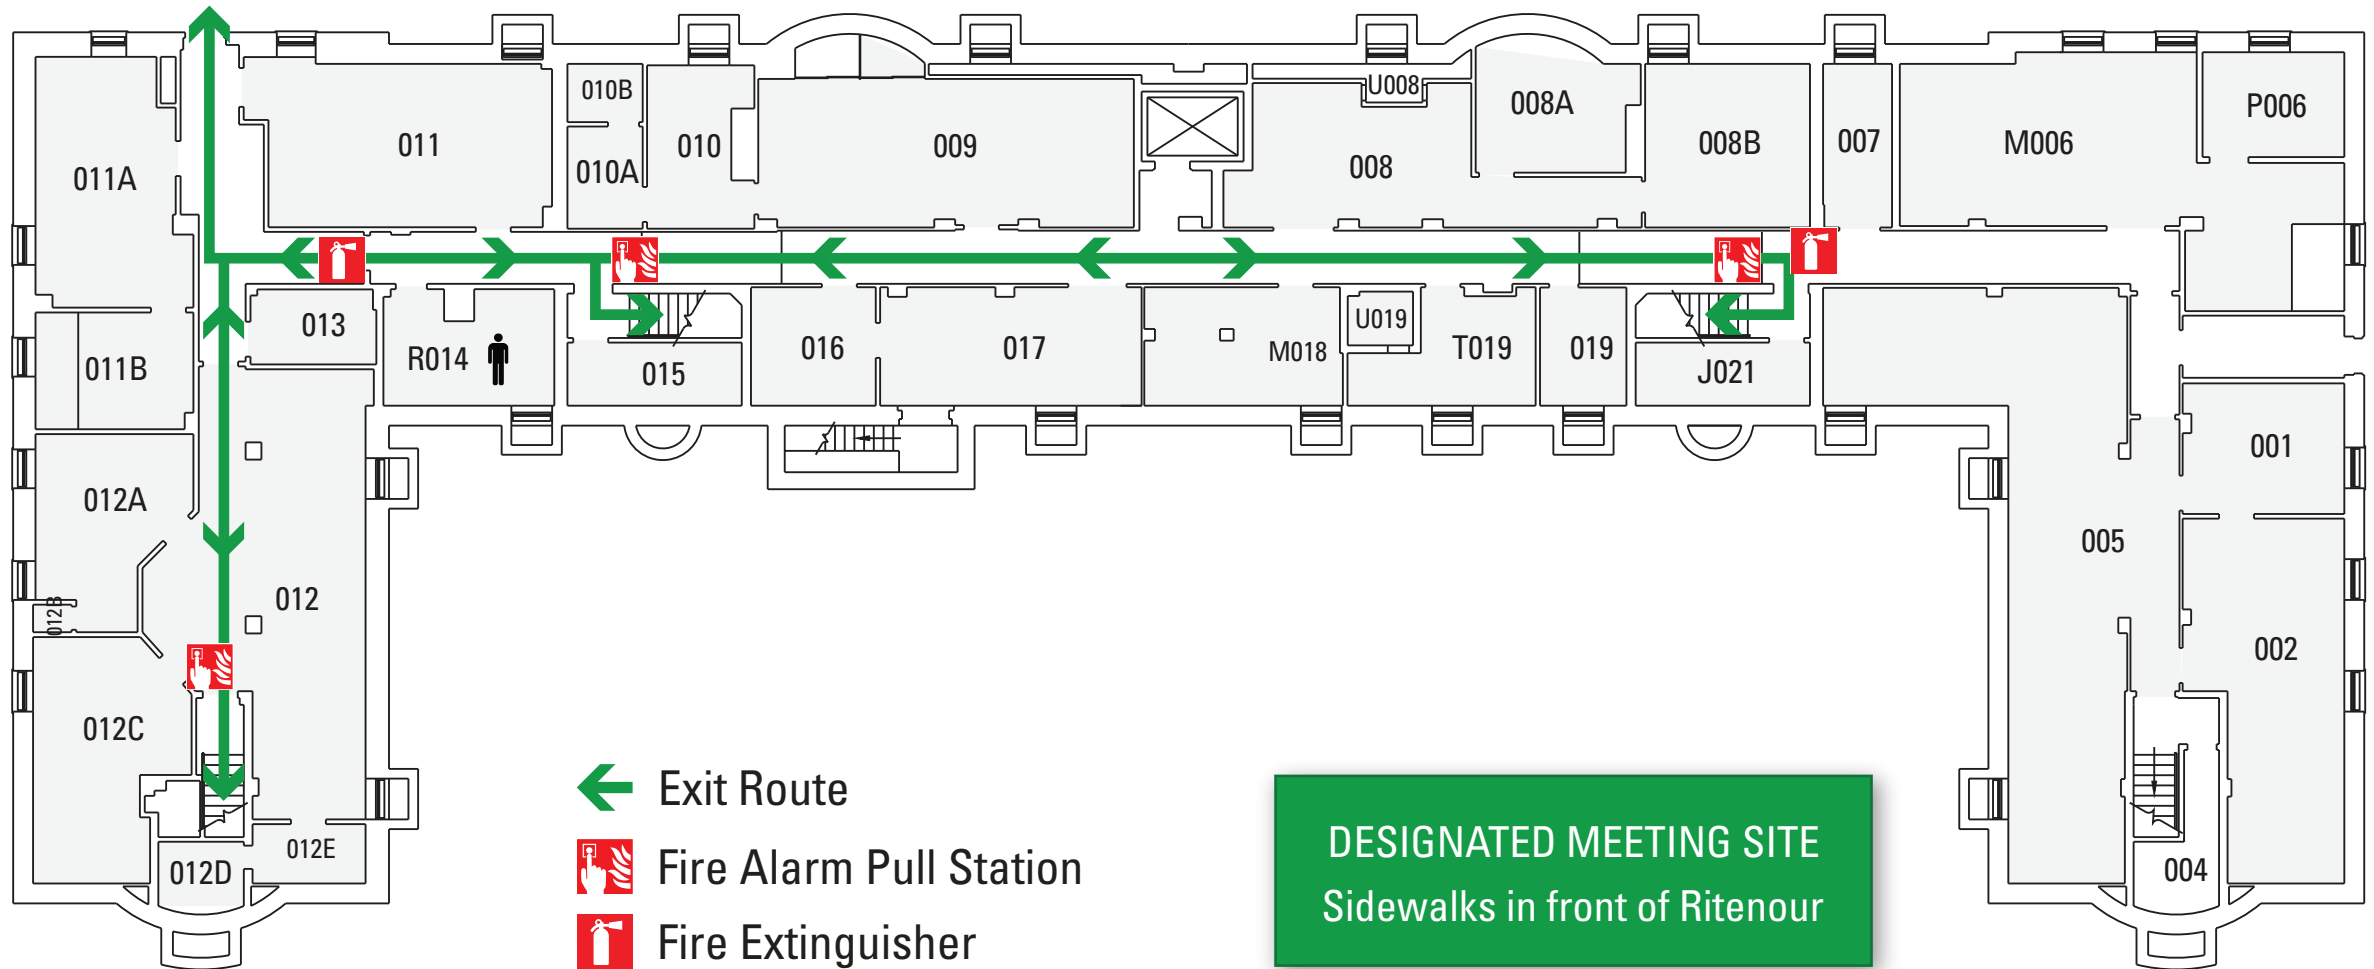

EVACUATION ROUTE

EVACUATION ROUTE

EVACUATION ROUTE

-  Exit Route
-  Fire Alarm Pull Station
-  Fire Extinguisher
-  Assisted Evacuation Staging Area

DESIGNATED MEETING SITE
Sidewalks in front of Ritenour

EVACUATION ROUTE

- ← Exit Route
- 🚒 Fire Alarm Pull Station
- 🧯 Fire Extinguisher
- 🟡 Assisted Evacuation Staging Area

DESIGNATED MEETING SITE
Sidewalks in front of Ritenour

EVACUATION ROUTE

- ← Exit Route
-  Fire Alarm Pull Station
-  Fire Extinguisher
-  Assisted Evacuation Staging Area

DESIGNATED MEETING SITE
Sidewalks in front of Ritenour