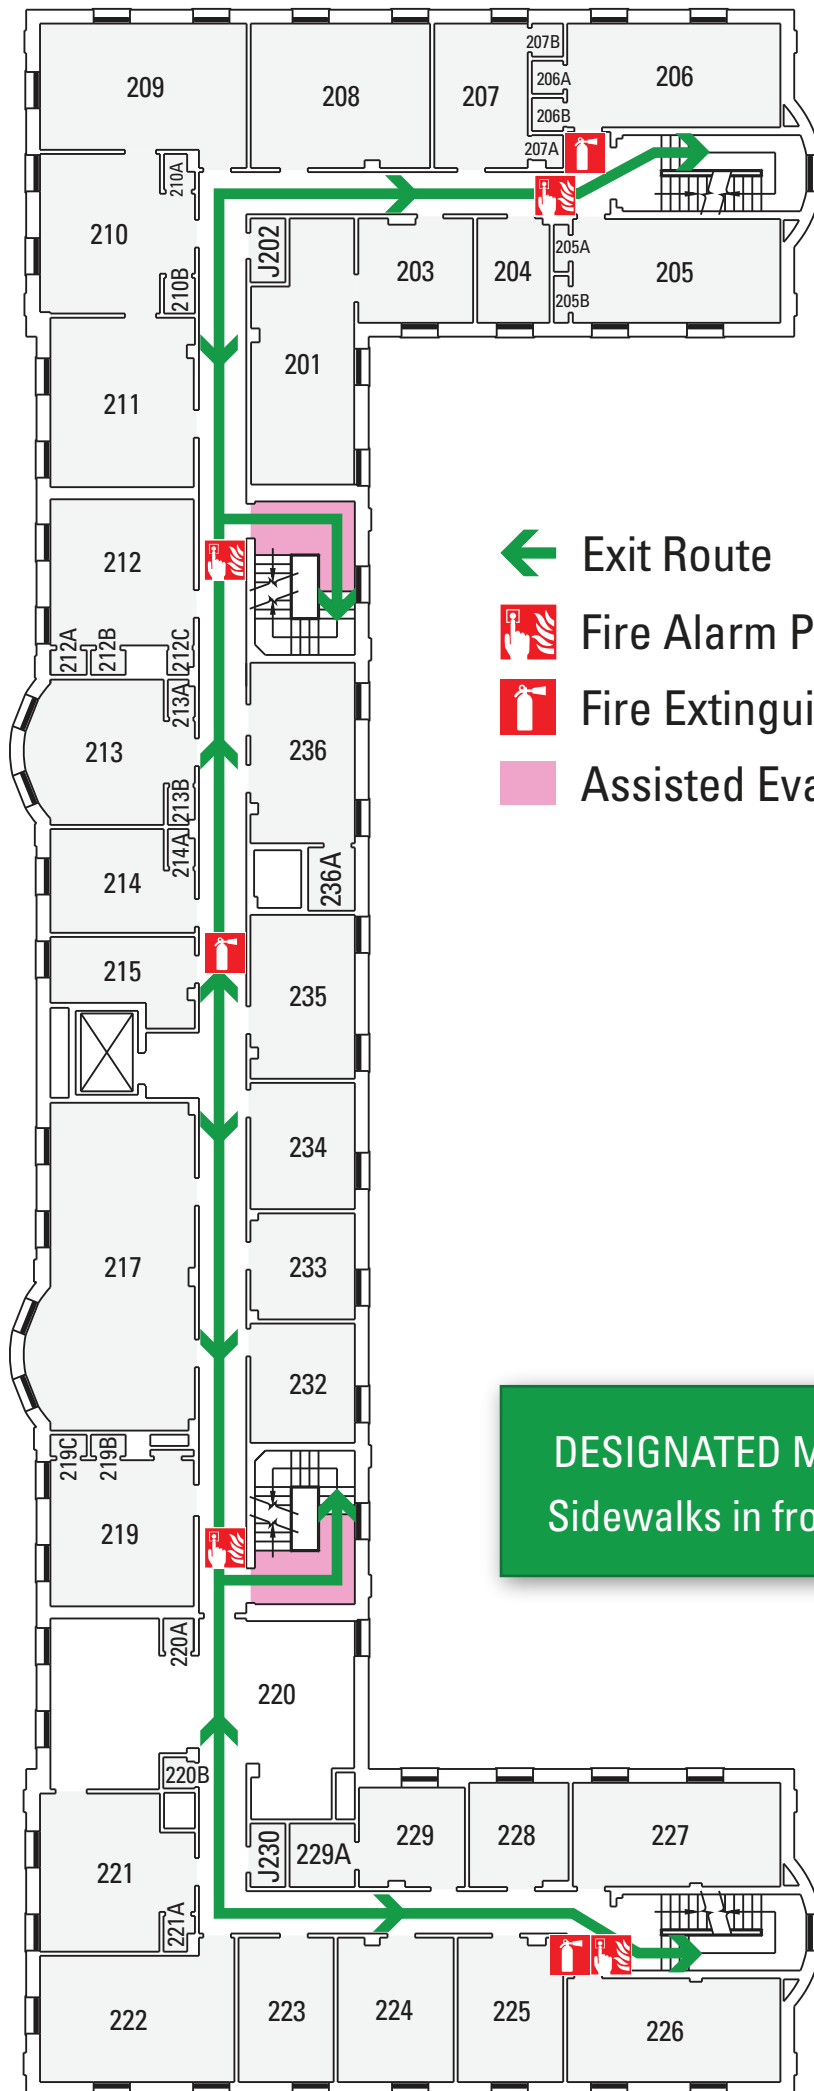

EVACUATION ROUTE

EVACUATION ROUTE

EVACUATION ROUTE

-  Exit Route
-  Fire Alarm Pull Station
-  Fire Extinguisher
-  Assisted Evacuation Staging Area

DESIGNATED MEETING SITE
Sidewalks in front of Ritenour

EVACUATION ROUTE

- ← Exit Route
- 🚒 Fire Alarm Pull Station
- 🧯 Fire Extinguisher
- 🟡 Assisted Evacuation Staging Area

DESIGNATED MEETING SITE
Sidewalks in front of Ritenour

EVACUATION ROUTE

- ← Exit Route
-  Fire Alarm Pull Station
-  Fire Extinguisher
-  Assisted Evacuation Staging Area

DESIGNATED MEETING SITE
Sidewalks in front of Ritenour