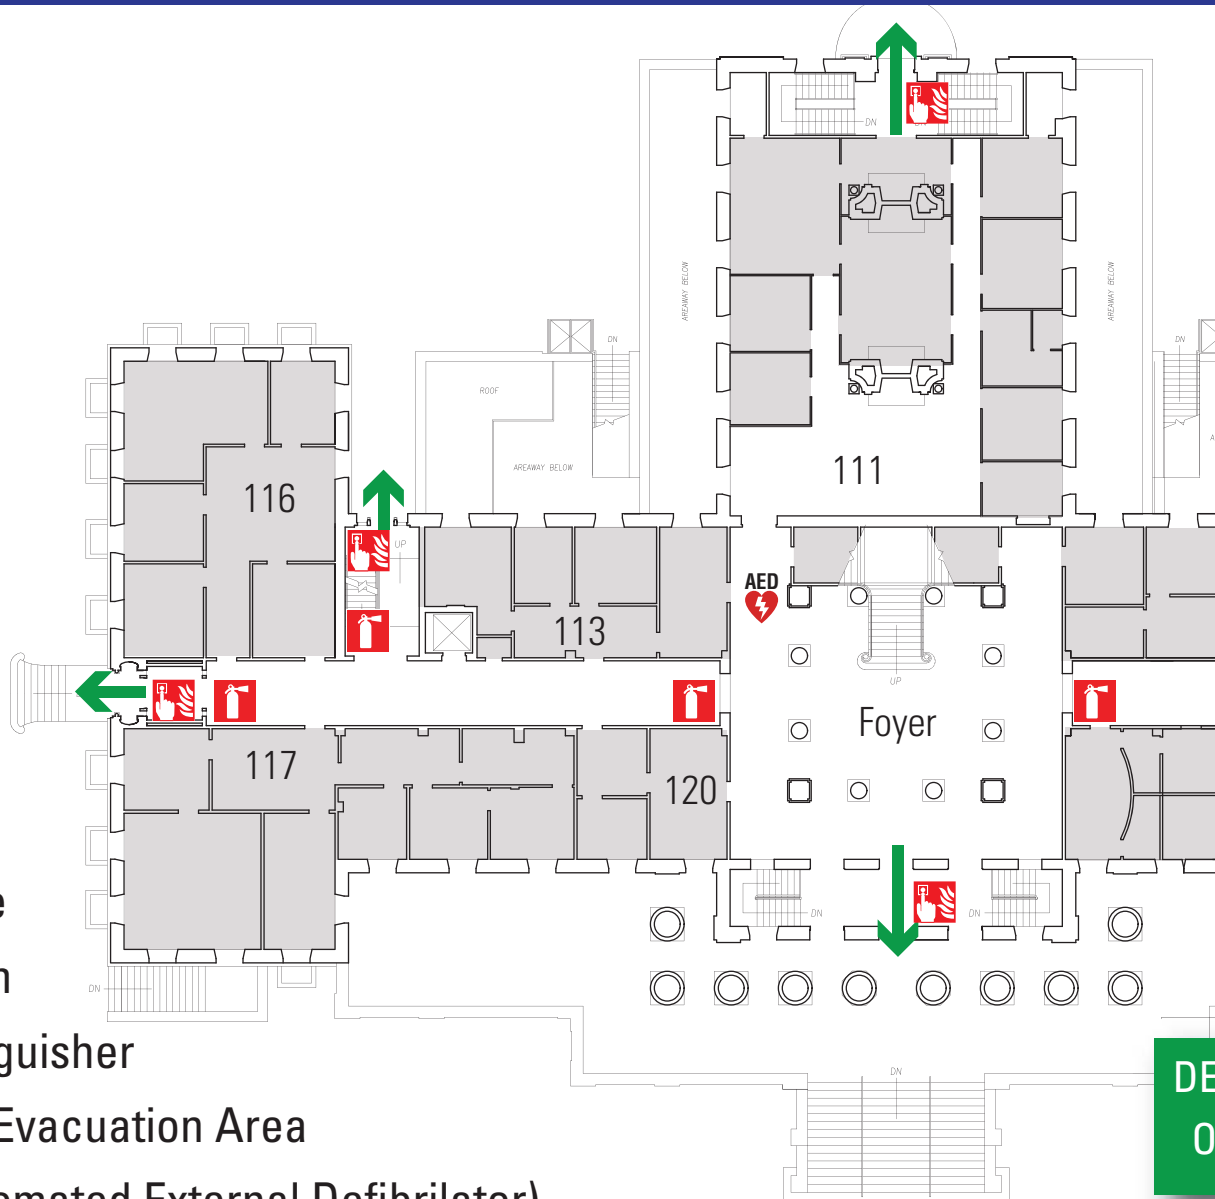

EVACUATION ROUTE

- Exit Route
- Fire Alarm
- Fire Extinguisher
- Assisted Evacuation Area
- AED (Automated External Defibrillator)

DESIGNATED MEETING SITE
Old Main lawn at flagpoles