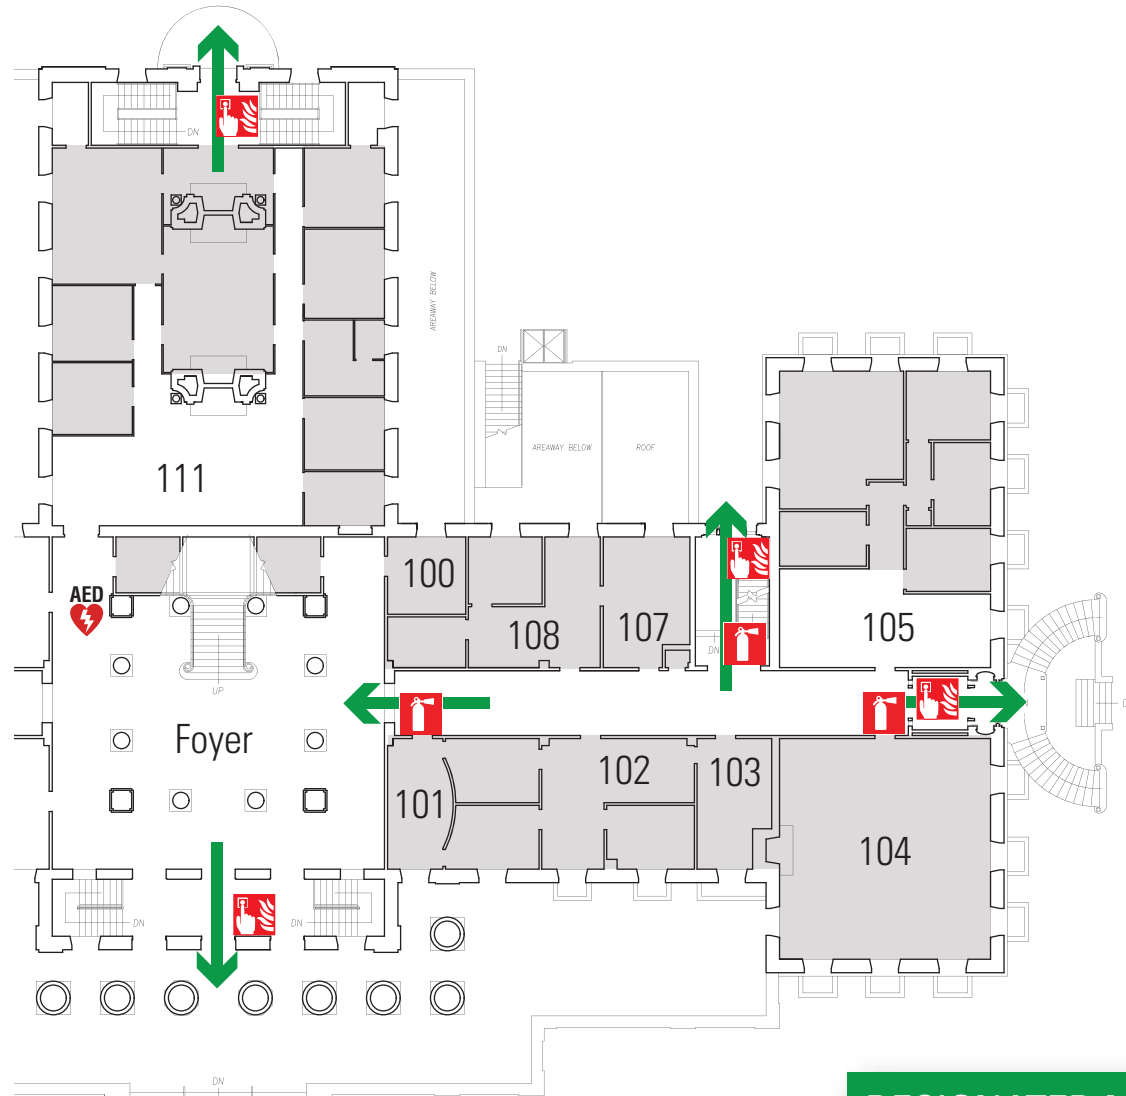

EVACUATION ROUTE

← Exit Route

Fire Alarm

Fire Extinguisher

Assisted Evacuation Area

AED (Automated External Defibrillator)

DESIGNATED MEETING SITE
Old Main lawn at flagpoles