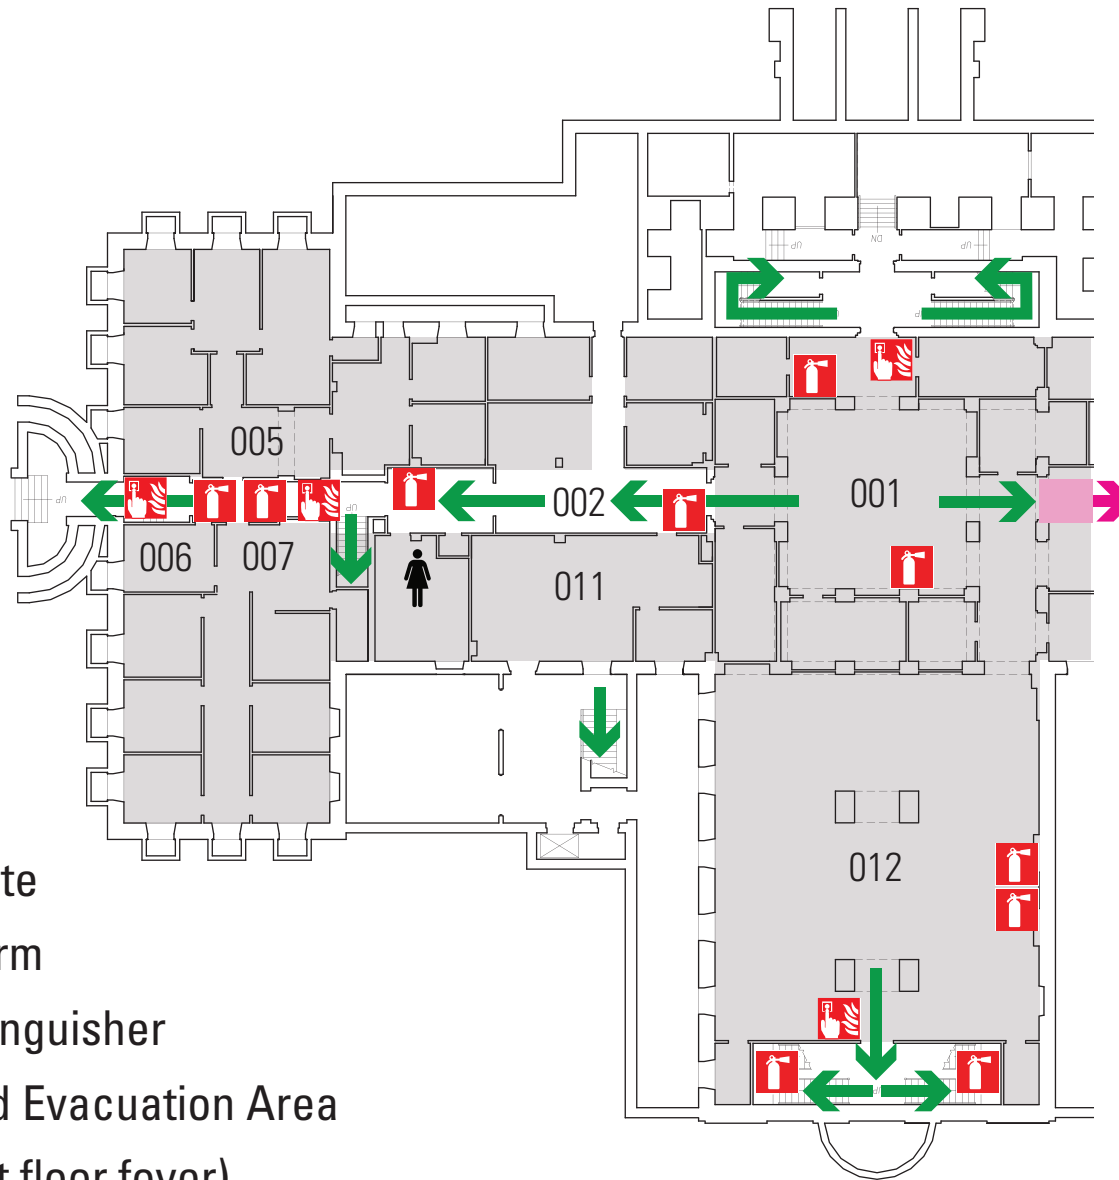

# EVACUATION ROUTE

-  Exit Route
-  Fire Alarm
-  Fire Extinguisher
-  Assisted Evacuation Area
-  AED (1st floor foyer)

**DESIGNATED MEETING SITE**  
Old Main lawn at flagpoles

# EVACUATION ROUTE

← Exit Route

 Fire Alarm

 Fire Extinguisher

 Assisted Evacuation Area

 AED (Automated External Defibrillator)

**DESIGNATED MEETING SITE**  
Old Main lawn at flagpoles