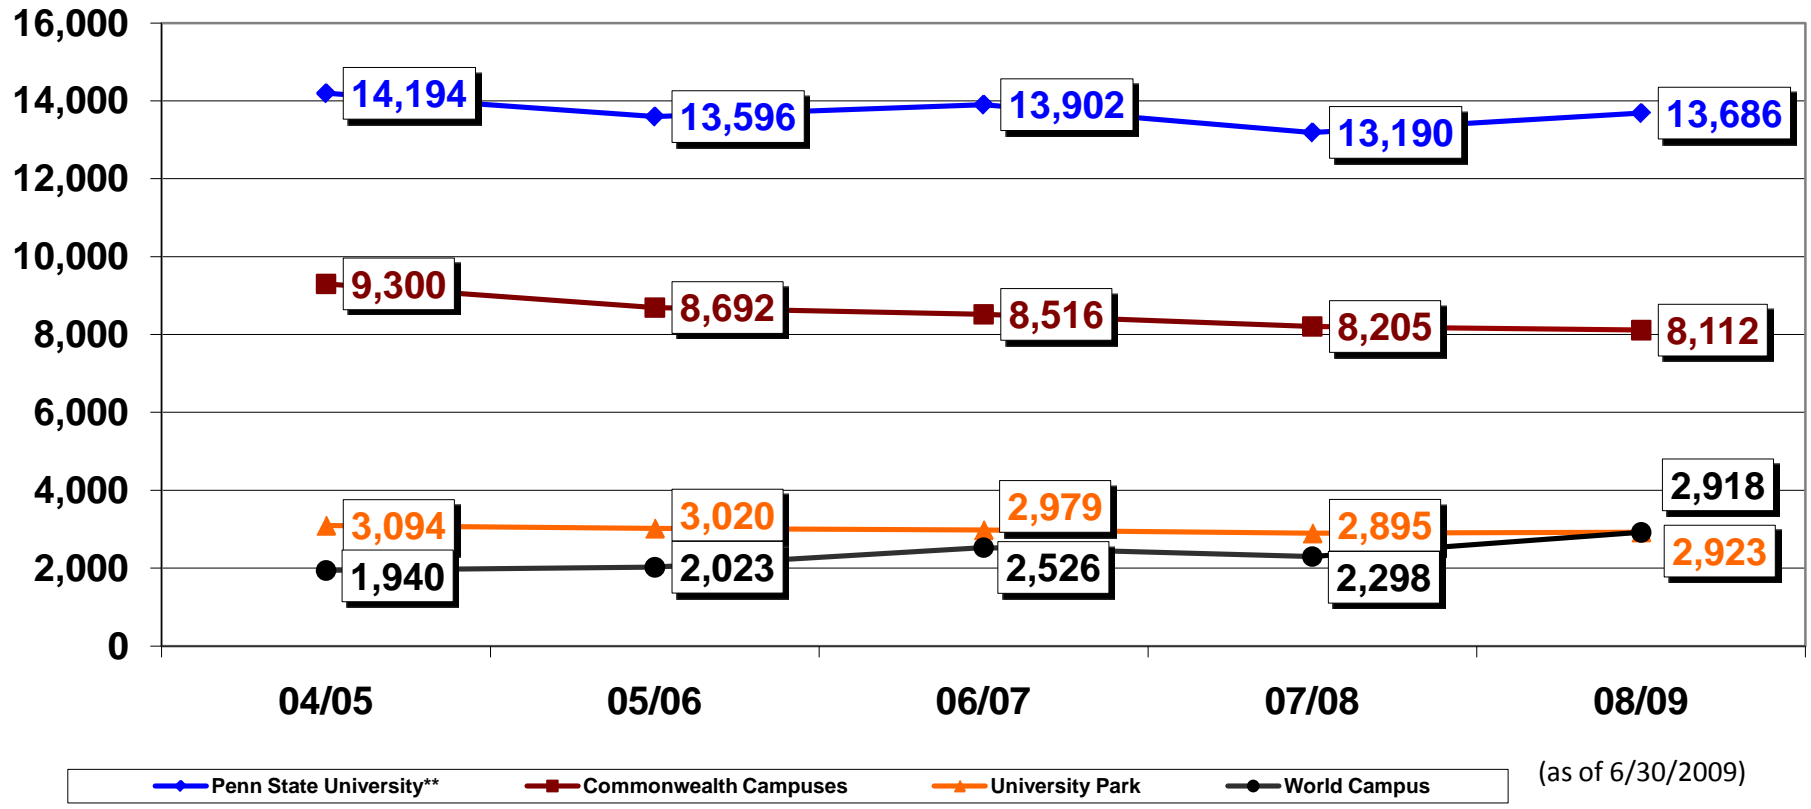

**Penn State *Undergraduate* Adult* Student Headcount
Five-Year Trend
BAY 04/05 through 08/09*****

*BAY 04/05 - 07/08 Adult learner is defined as anyone 24 years of age or older or those who are active-duty military or are a veteran.

BAY 08/09 Adult learner is based on the University's Adult Indicator. (A Penn State student is an adult student if he or she: is 24 years of age or older, is active-duty military or a veteran, is married, has dependents (parents, siblings), has children, has a four or more years hiatus in learning, or was identified as an adult by an advisor using her/his professional judgment.)