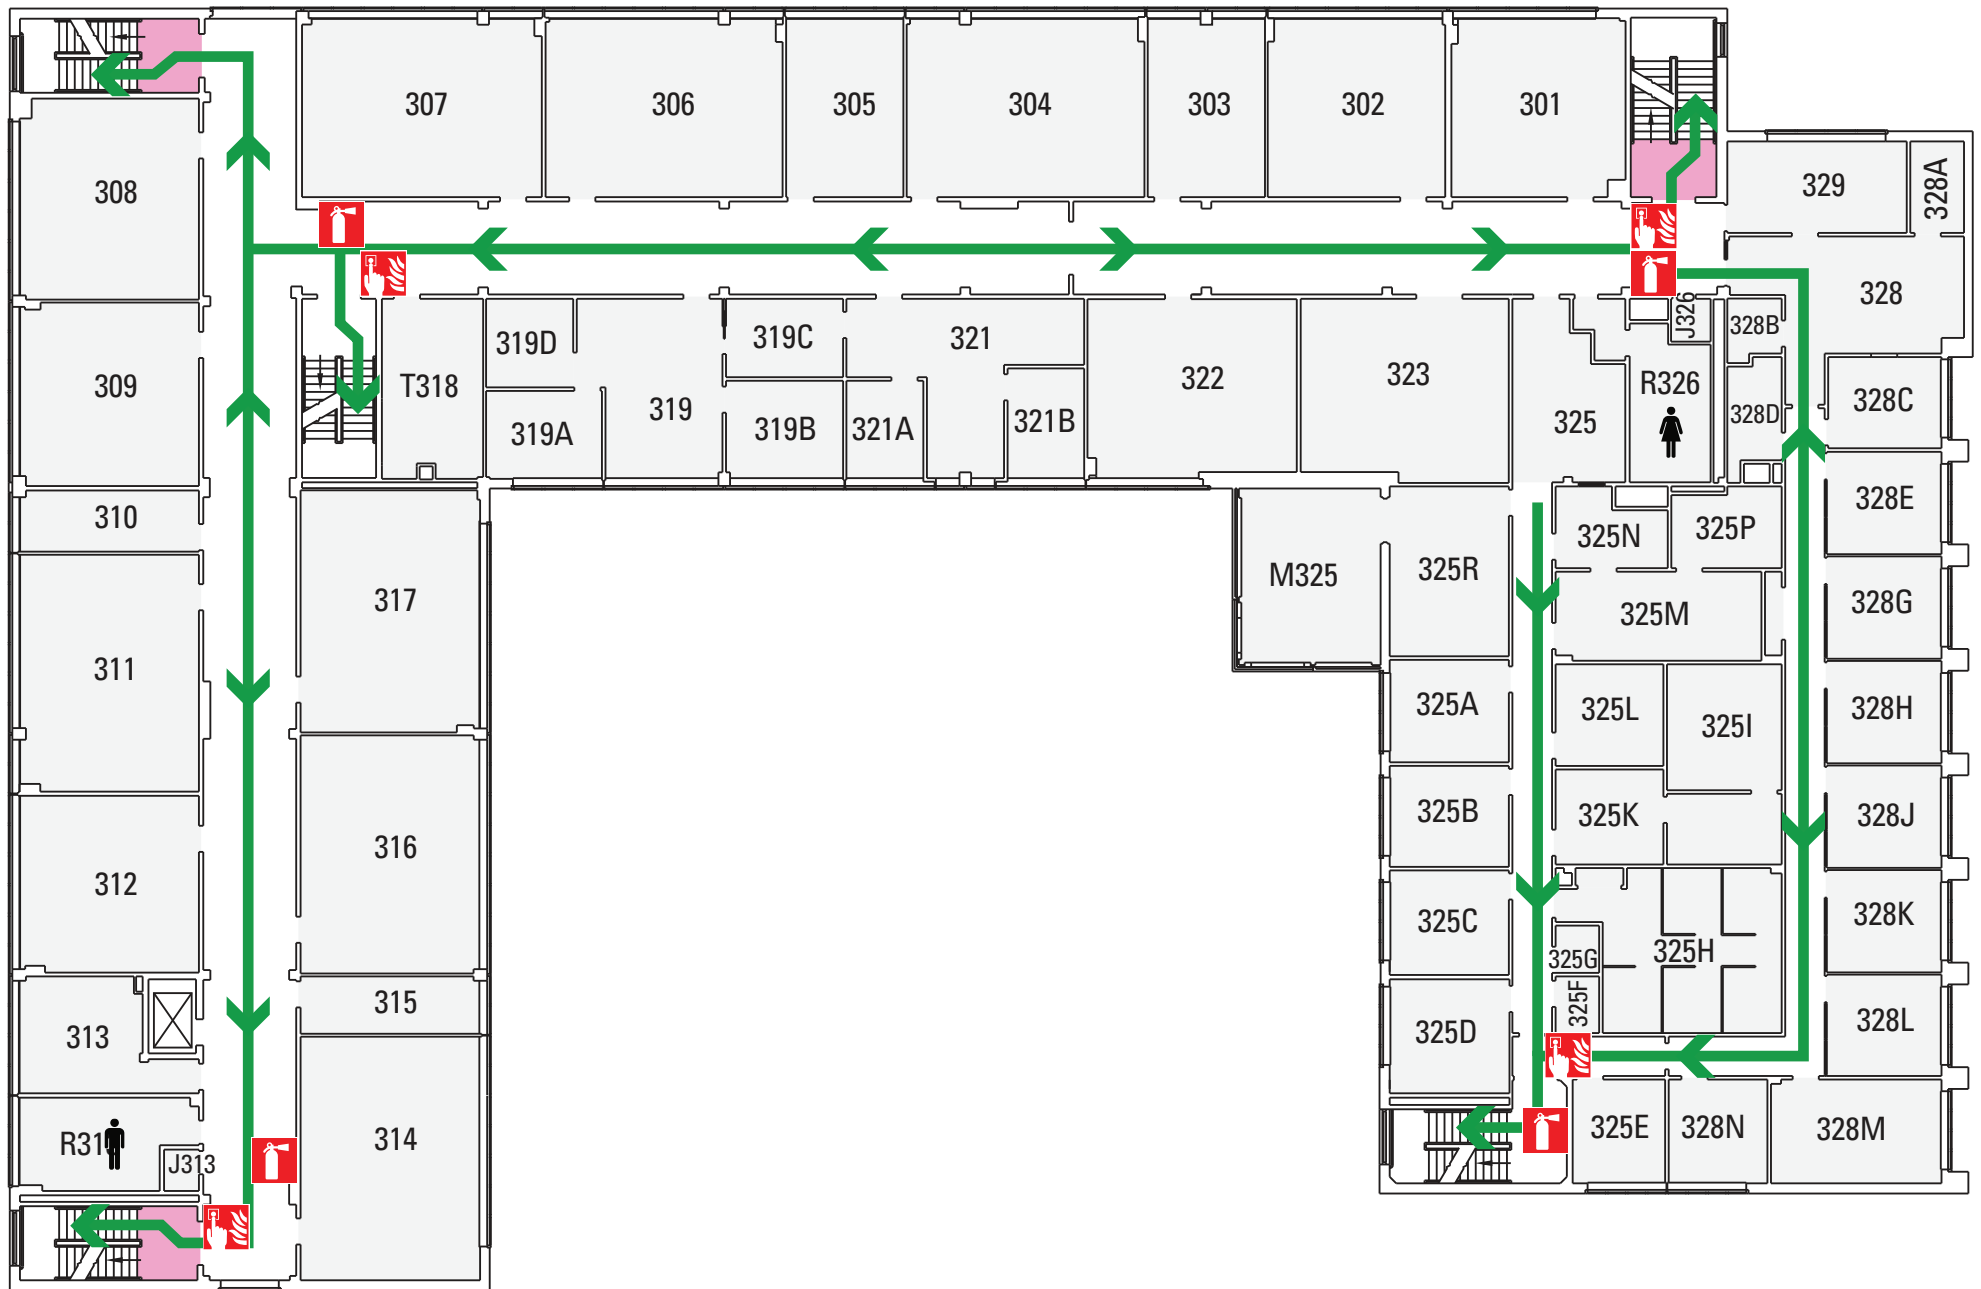

# EVACUATION ROUTE

- ← Exit Route
- Fire Alarm Pull Station
- Fire Extinguisher

**DESIGNATED MEETING SITE**  
Grassy area in front of  
Ritenour Building

# EVACUATION ROUTE

- ← Exit Route
- Fire Alarm Pull Station
- Fire Extinguisher
- Assisted Evacuation Staging Area

**DESIGNATED MEETING SITE**  
Grassy area in front of  
Ritenour Building

# EVACUATION ROUTE

**DESIGNATED MEETING SITE**  
Grassy area in front of  
Ritenour Building

-  Exit Route
-  Fire Alarm Pull Station
-  Fire Extinguisher
-  Assisted Evacuation Staging Area