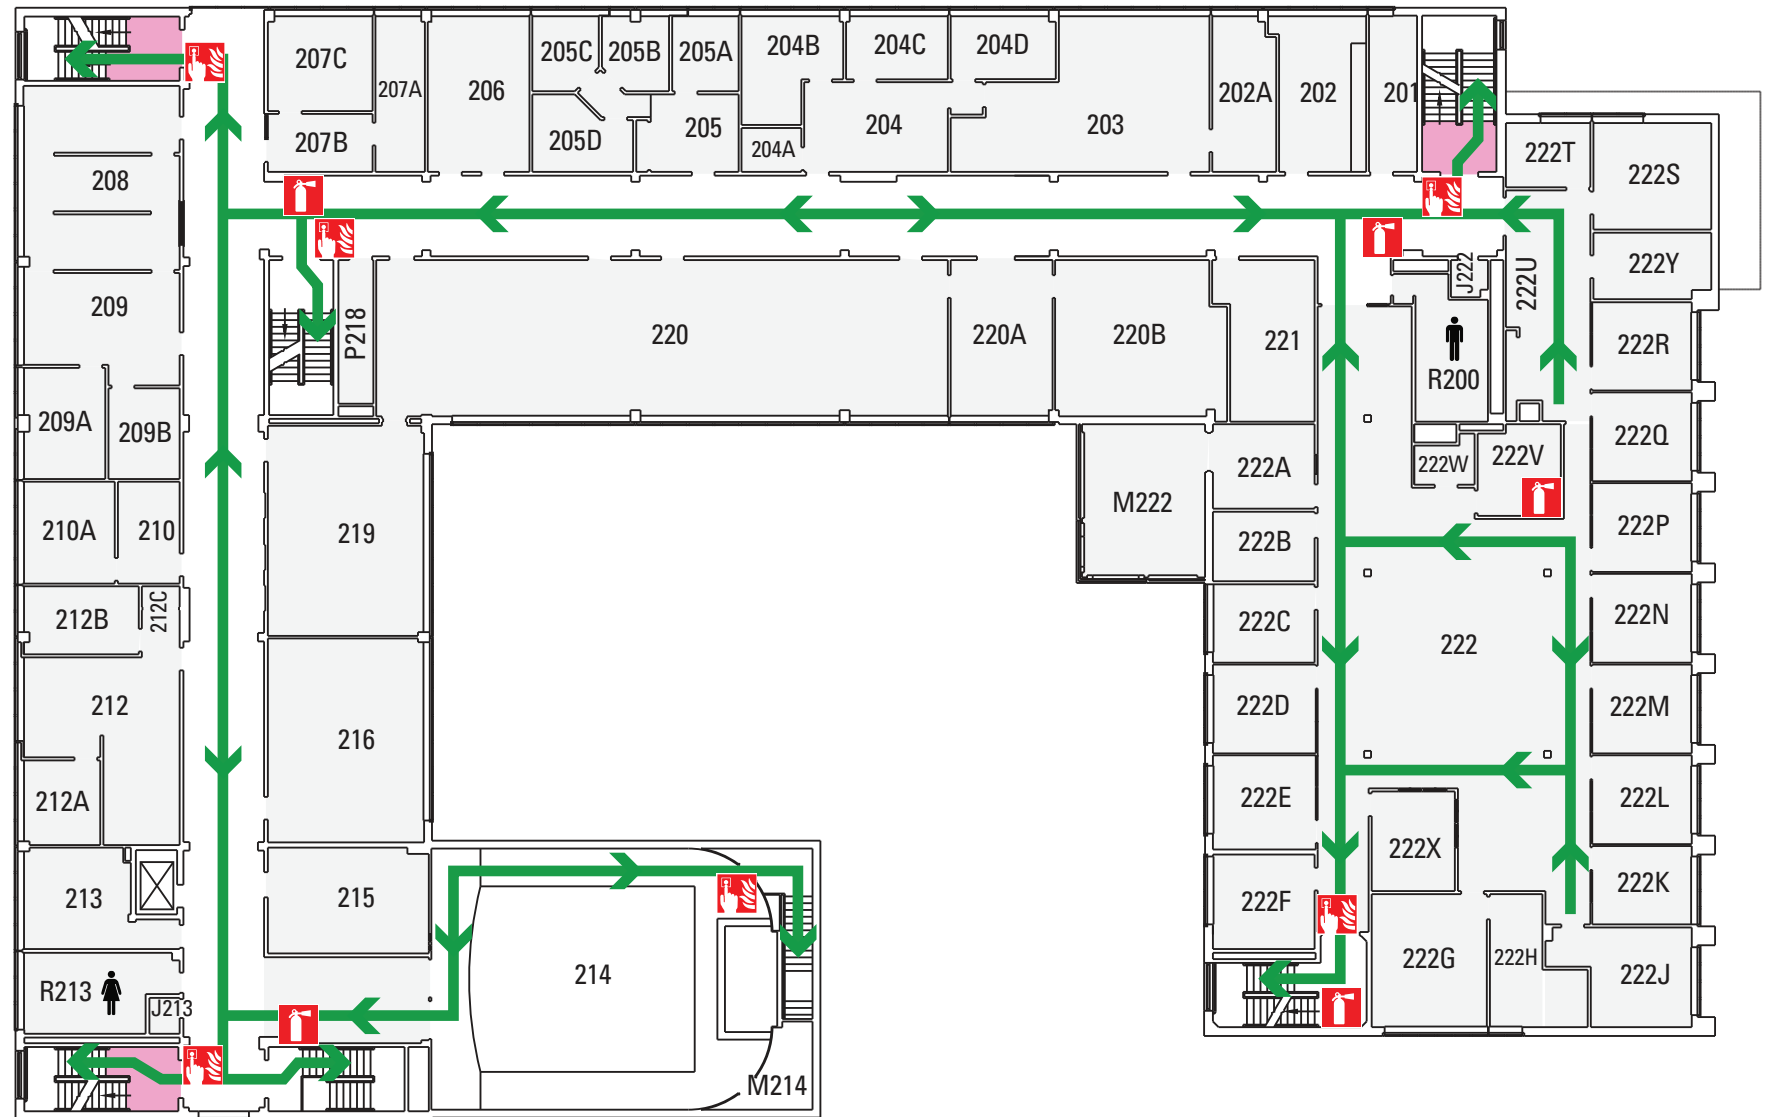

# EVACUATION ROUTE

- ← Exit Route
- Fire Alarm Pull Station
- Fire Extinguisher

**DESIGNATED MEETING SITE**  
Grassy area in front of  
Ritenour Building

# EVACUATION ROUTE

- ← Exit Route
- Fire Alarm Pull Station
- Fire Extinguisher
- Assisted Evacuation Staging Area

**DESIGNATED MEETING SITE**  
Grassy area in front of  
Ritenour Building

# EVACUATION ROUTE

**DESIGNATED MEETING SITE**  
Grassy area in front of  
Ritenour Building

-  Exit Route
-  Fire Alarm Pull Station
-  Fire Extinguisher
-  Assisted Evacuation Staging Area