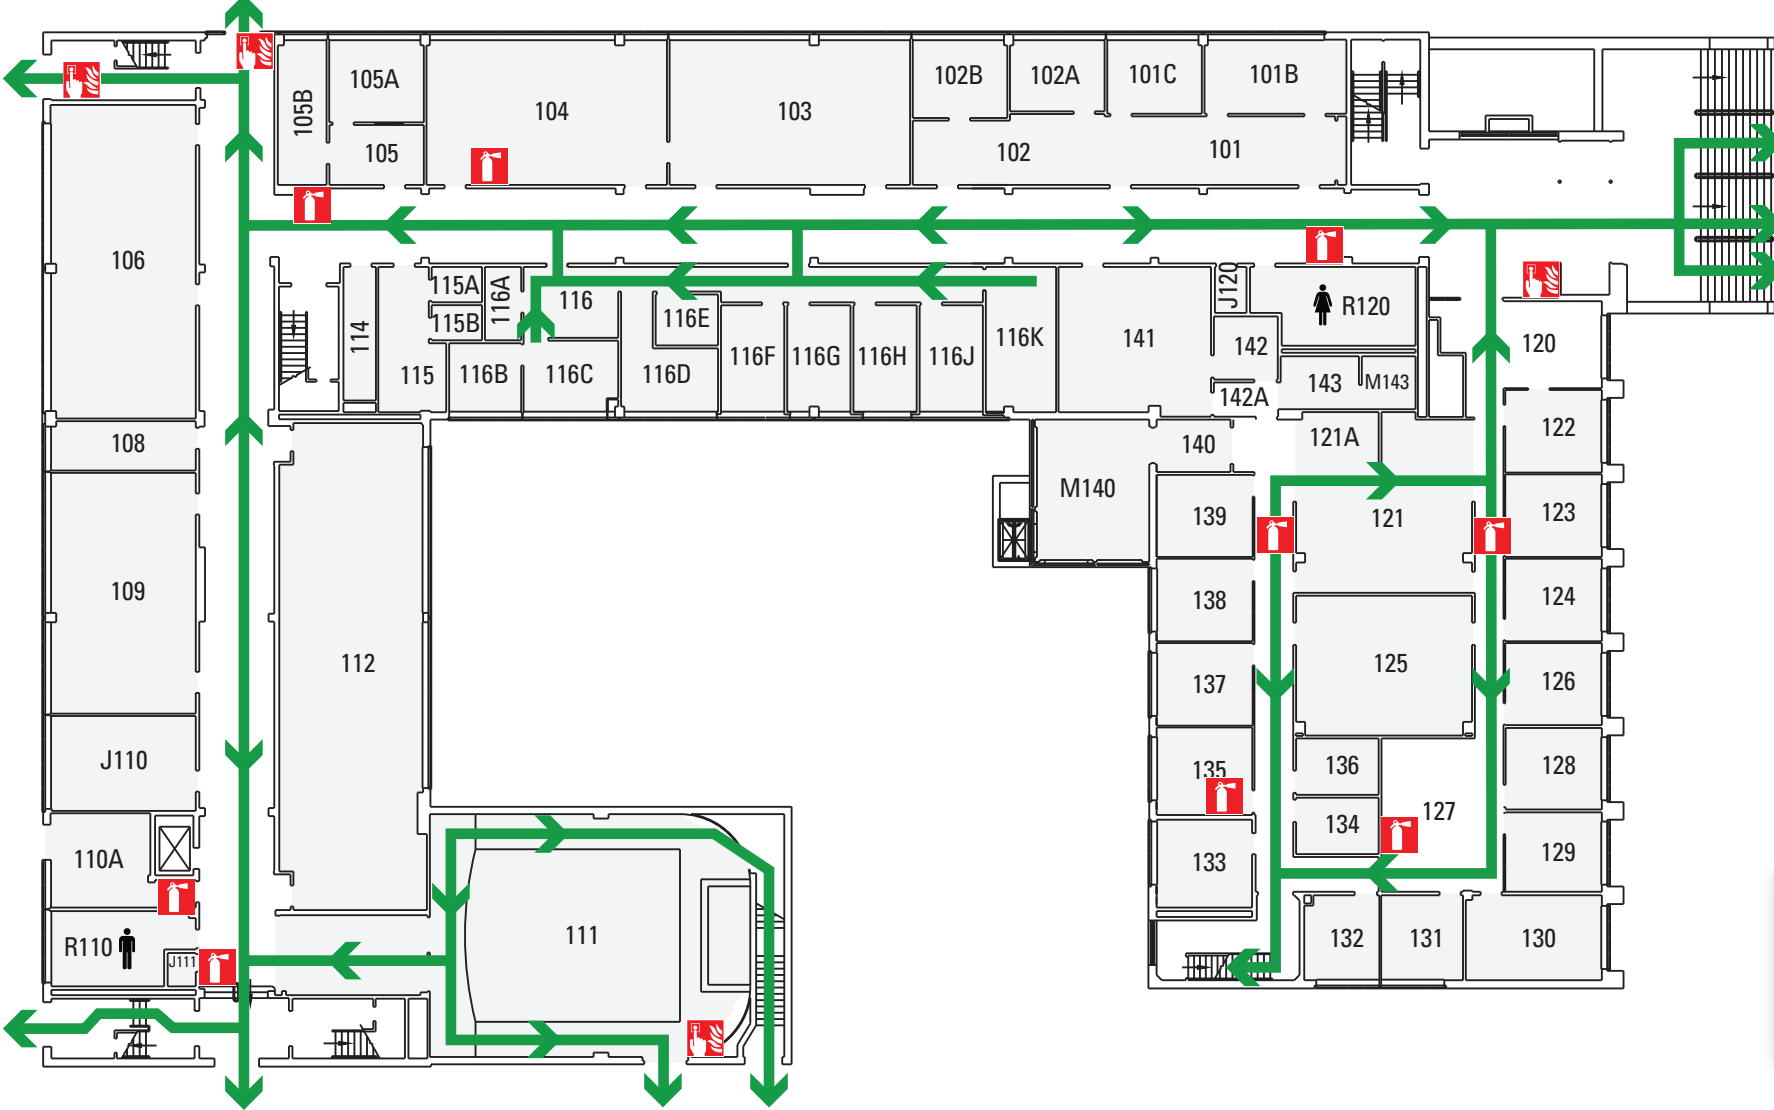

# EVACUATION ROUTE

- ← Exit Route
- Fire Alarm Pull Station
- Fire Extinguisher

**DESIGNATED MEETING SITE**  
Grassy area in front of  
Ritenour Building

# EVACUATION ROUTE

- ← Exit Route
- Fire Alarm Pull Station
- Fire Extinguisher
- Assisted Evacuation Staging Area

**DESIGNATED MEETING SITE**  
Grassy area in front of  
Ritenour Building

# EVACUATION ROUTE

**DESIGNATED MEETING SITE**  
Grassy area in front of  
Ritenour Building

-  Exit Route
-  Fire Alarm Pull Station
-  Fire Extinguisher
-  Assisted Evacuation Staging Area